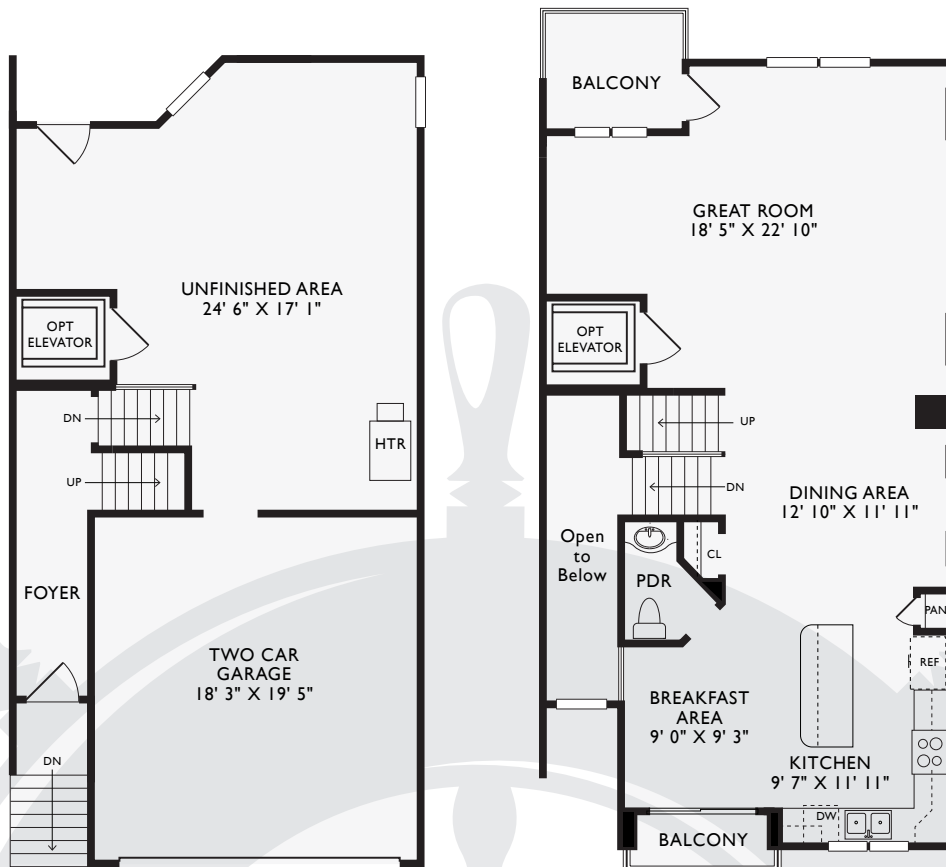

Tidewater

Right Garage

3 Bedrooms
 2.5 Baths
 2 Car Garage
 1,965 SF +/-

THIRD FLOOR

LOWER LEVEL

SECOND FLOOR