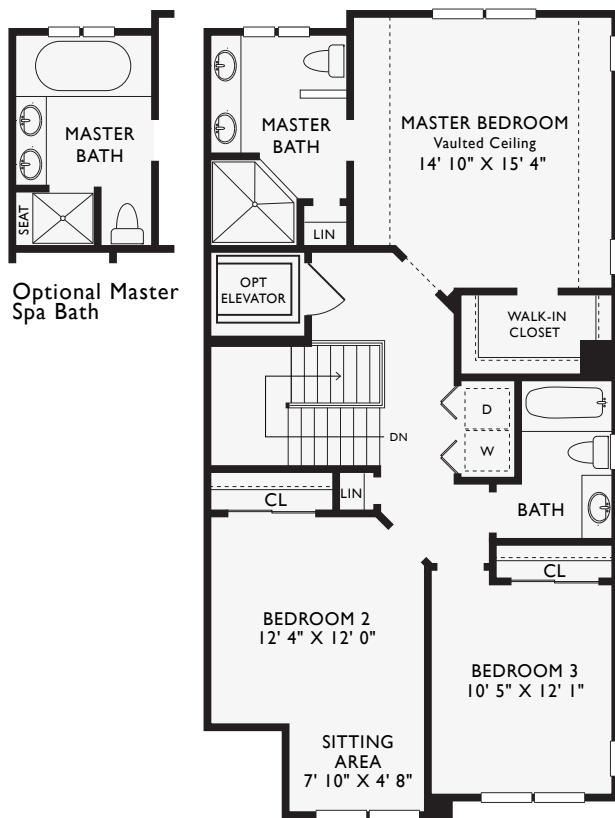

Tidewater

Right Garage

3 Bedrooms
 2.5 Baths
 2 Car Garage
 1,965 SF +/-

THIRD FLOOR

LOWER LEVEL

SECOND FLOOR